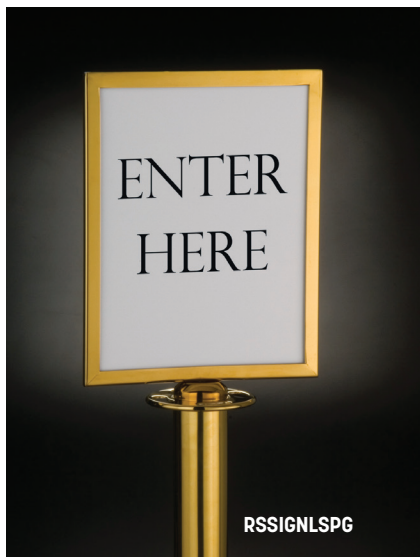

Velour Rope

- RSCLRPGORD** Red - Gold Ends
- RSCLRPCHRD** Red - Chrome Ends
- RSCLRPGOBU** Blue - Gold Ends
- RSCLRPCHBU** Blue - Chrome Ends

Wall Hooks for Rope Barrier System

Used to connect your Rope Barrier System (pg. 287) to walls. Mounting hardware included.

- RSCLWHCH** Chrome
2" L x 1 1/2" W
(5.1 x 3.8 cm)
- RSCLWHGO** Gold
2" L x 1 1/2" W
(5.1 x 3.8 cm)

RSCLWHCH

RSCLWHGO

Rope Barrier System Signs

Just unscrew the top of your Rope Barrier System and replace with a matching two-sided sign. Not for use with Retractable Barrier Systems.

- RSSIGNLSPG** Gold
8 1/2" W x 11" H
(21.6 x 27.9 cm)
- RSSIGNLSPC** Chrome
8 1/2" W x 11" H
(21.6 x 27.9 cm)

RSSIGNLSPG

RSSIGNLSPC